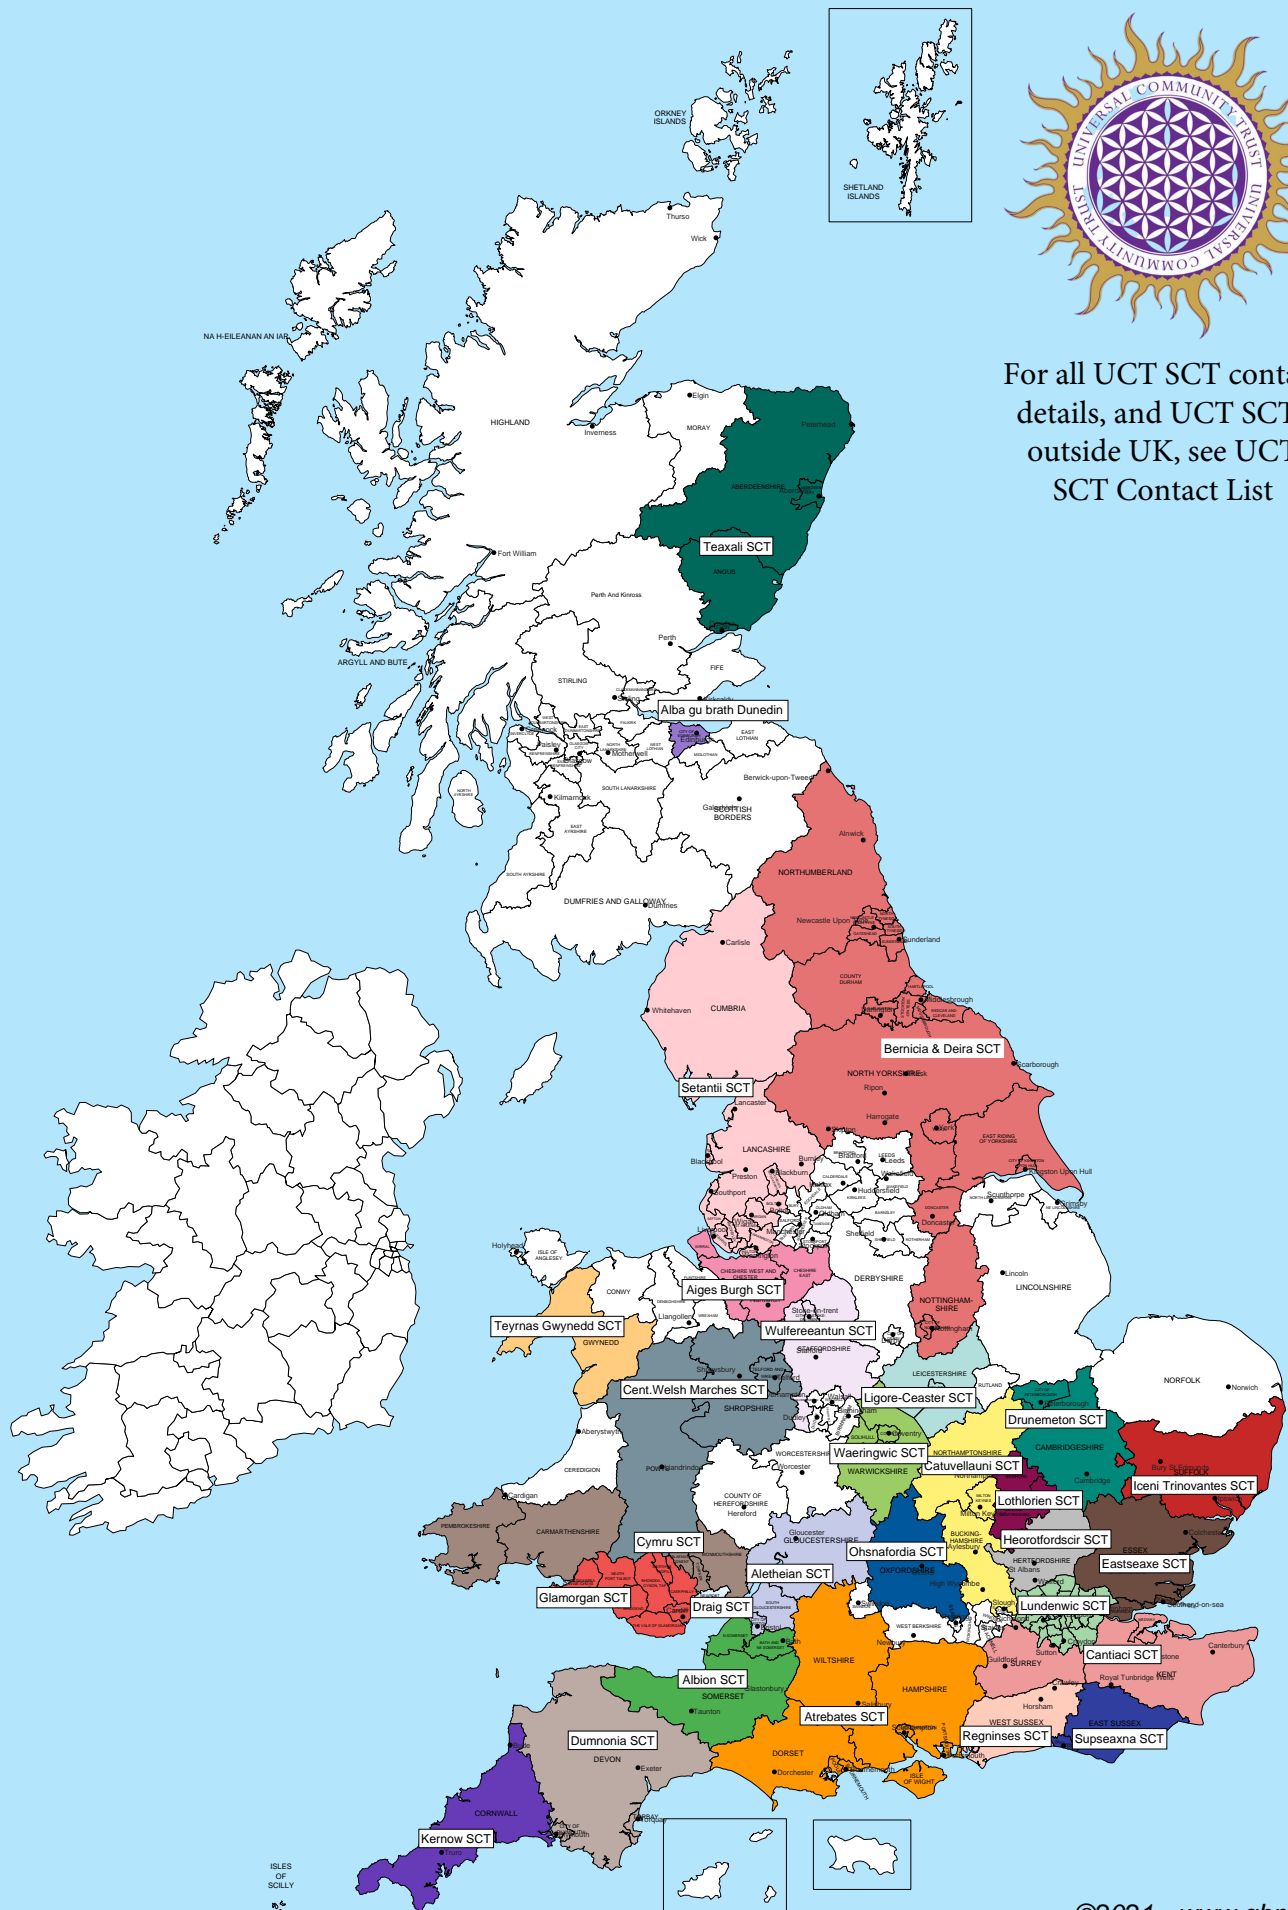

UCT SCT Map for UK

For all UCT SCT contact details, and UCT SCTs outside UK, see UCT SCT Contact List

©2021 - www.gbmaps.com

GBMaps.com has made every effort to ensure this map is free of errors but does not warrant the map or its features are either spatially or temporally accurate or fit for a particular use. GBMaps.com provides no warranties, expressed or implied, including the warranty of merchantability or fitness for a particular purpose, accompanying this product. However, notification of any errors will be appreciated - 1614175122. Copyright GBMaps.com - 2021